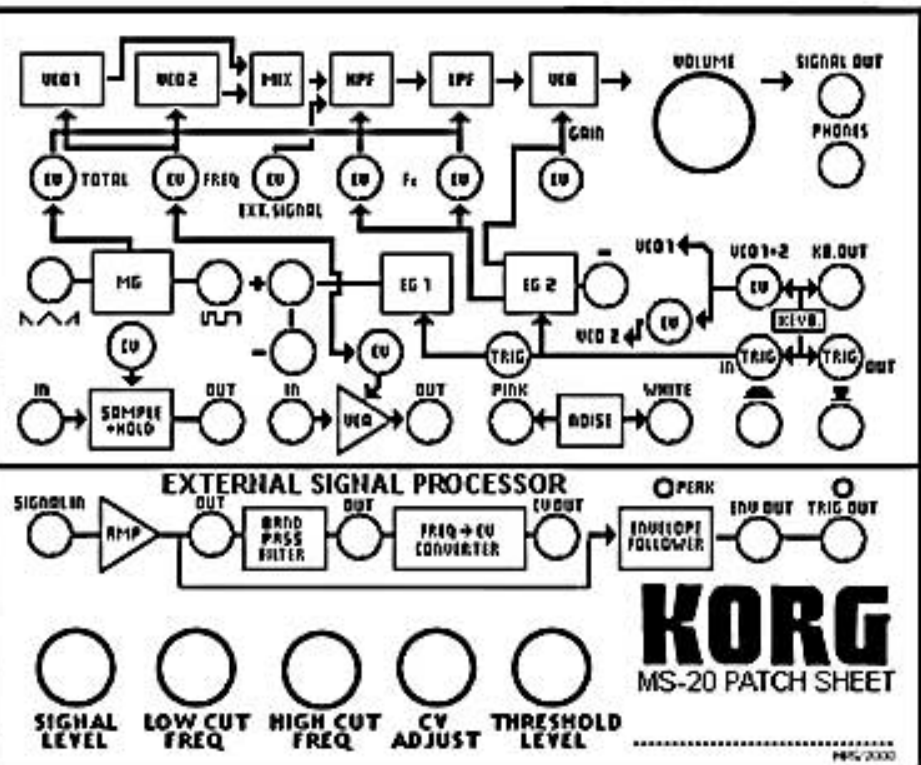

VCO 1	VCO 2	VCO MIXER	VC HPF	VC LPF	VCA		EG 2
WAVEFORM	WAVEFORM	VCO 1	CUTOFF	CUTOFF			HOLD
PW	PITCH	VCO 2	PEAK	PEAK	EG 2 & EXT		ATTACK
SCALE	SCALE	FM	HPF MOD	LPF MOD	MG	EG 1	DECAY
PORTAMENTO	MASTER	MG/T.EXT	MG/T.EXT	MG/T.EXT	WAVE	ATTACK	SUSTAIN
TIME	TUNE	EG1/EXT	EG2/EXT	EG2/EXT	FREQ	RELEASE	RELEASE

KORG
MS-20 PATCH SHEET